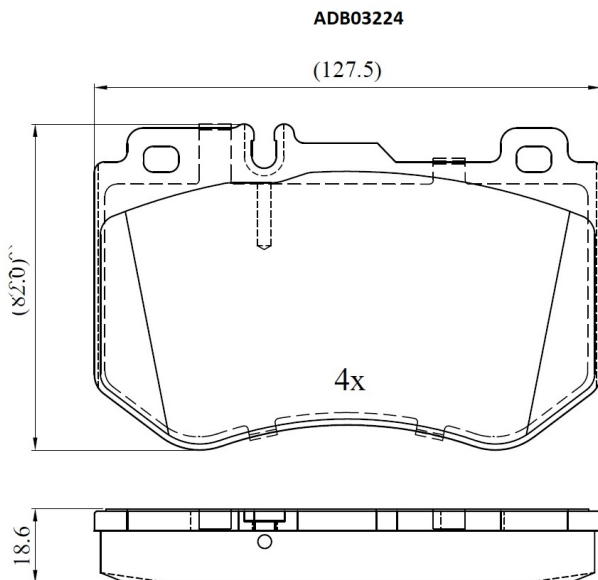

Make: MERCEDES-BENZ

Model: C-CLASS Convertible

Part Number: ADB03224

Vehicle Manufacturing/Engine:

Specifications

Fitting Position	:	Front
Model Date	:	2018-

Or. Caliper	:	
WVA	:	25997
FMSI	:	
Length	:	127.5
Width	:	82
Thickness	:	18.6