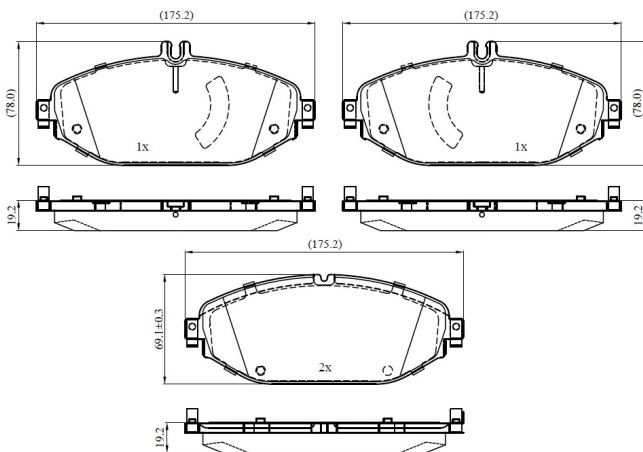

Make: MERCEDES-BENZ

Model: C-CLASS Convertible

Part Number: ADB03270

Vehicle Manufacturing/Engine:

ADB03270

Specifications

Fitting Position	:	Front
Model Date	:	2016-2018
Or. Caliper	:	

WVA	:	22076
FMSI	:	
Length	:	175.2
Width	:	78.0/69.1
Thickness	:	19.2