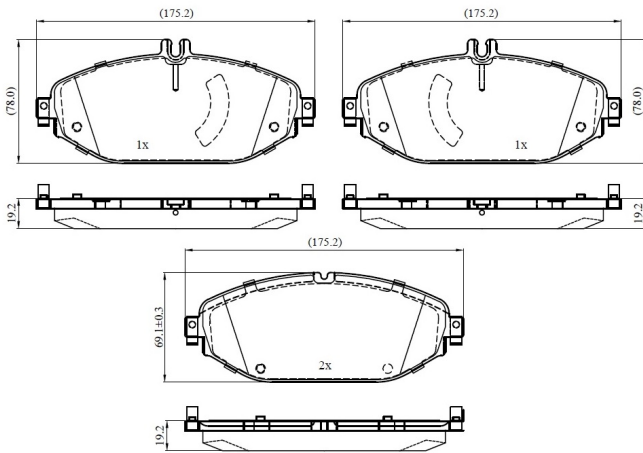

Make: MERCEDES-BENZ

Model: C-CLASS Convertible

Part Number: ADB03270

Vehicle Manufacturing/Engine:

ADB03270

Specifications

Fitting Position	:	Front
Model Date	:	2019-
Or. Caliper	:	

WVA	:	22076
FMSI	:	
Length	:	175.2
Width	:	78.0/69.1
Thickness	:	19.2