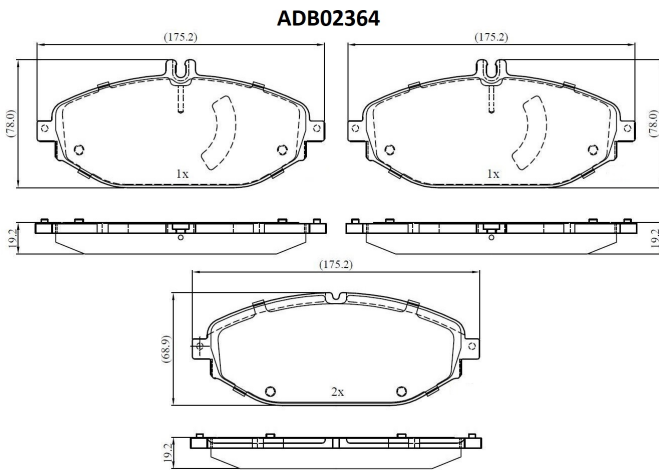

Make: MERCEDES-BENZ

Model: C-CLASS Coupe (C205)

Part Number: ADB02364

Vehicle Manufacturing/Engine:

Specifications

Fitting Position	:	Front
Model Date	:	4/2016 >
Or. Caliper	:	
WVA	:	22076, 22077

FMSI	:	
Length	:	175.2
Width	:	68.9
Thickness	:	19.2