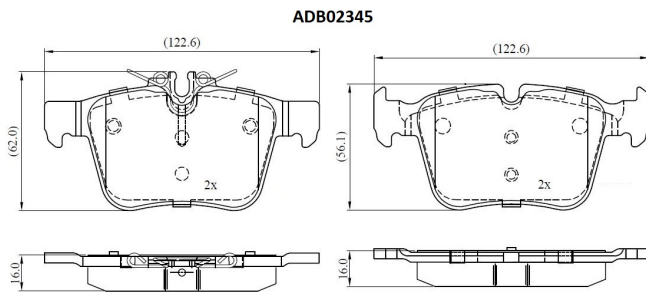

Make: MERCEDES-BENZ

Model: C-CLASS Coupe

Part Number: ADB02345

Vehicle Manufacturing/Engine:

Specifications

Fitting Position	:	Rear
Model Date	:	4/2016 >
Or. Caliper	:	
WVA	:	
FMSI	:	
Length	:	122.5

Width	:	62.00/56.20
Thickness	:	16