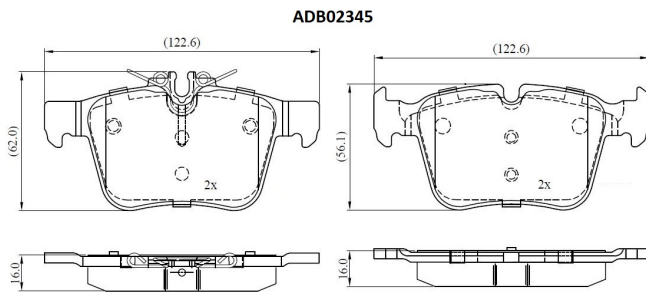

**Make: MERCEDES-BENZ**

**Model: C-CLASS Coupe**

**Part Number: ADB02345**

**Vehicle Manufacturing/Engine:**

### Specifications

<b>Fitting Position</b>	:	Rear
<b>Model Date</b>	:	4/2016 >
<b>Or. Caliper</b>	:	
<b>WVA</b>	:	
<b>FMSI</b>	:	
<b>Length</b>	:	122.5

<b>Width</b>	:	62.00/56.20
<b>Thickness</b>	:	16