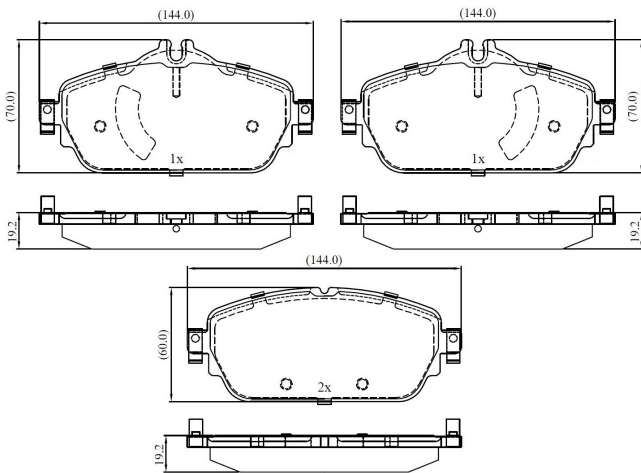

Make: MERCEDES-BENZ

Model: C-CLASS Coupe

Part Number: ADB02346

Vehicle Manufacturing/Engine:

ADB02346

Specifications

Fitting Position	:	Front
Model Date	:	4/2016 >
Or. Caliper	:	

WVA	:	
FMSI	:	
Length	:	144
Width	:	59.6
Thickness	:	19.2