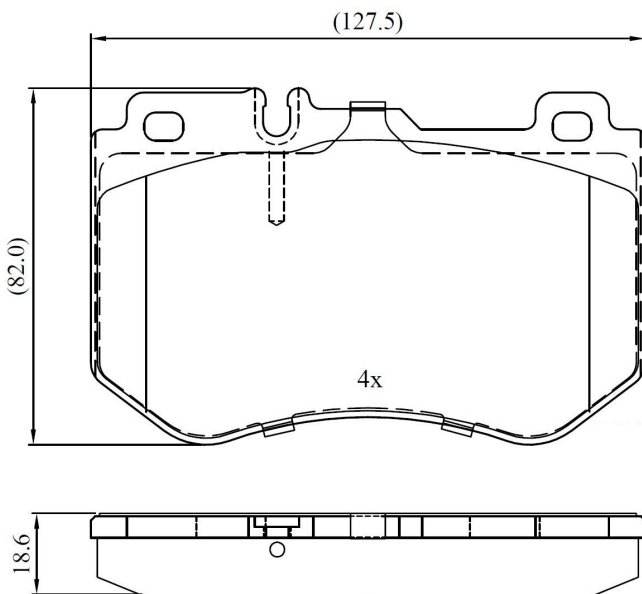

Make: MERCEDES-BENZ

Model: C-CLASS Coupe

Part Number: ADB02347

Vehicle Manufacturing/Engine:

ADB02347

Specifications

Fitting Position	:	Front
Model Date	:	4/2016 >
Or. Caliper	:	
WVA	:	25997
FMSI	:	
Length	:	127.5
Width	:	82.2
Thickness	:	18.6