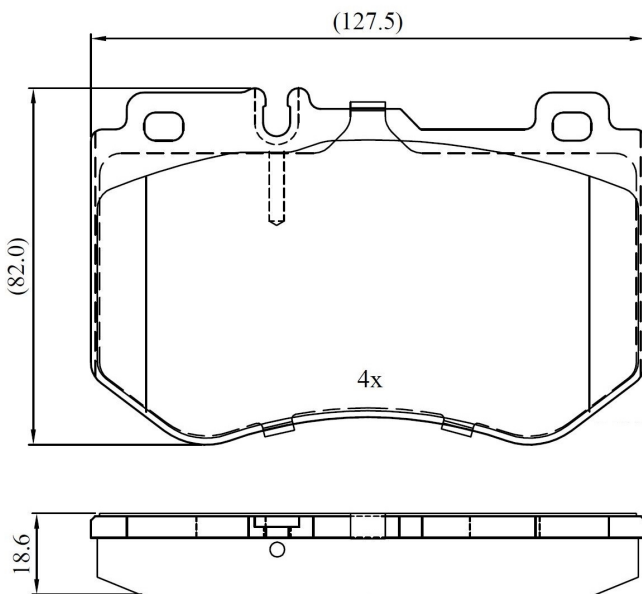

Make: MERCEDES-BENZ

Model: C-CLASS Coupe

Part Number: ADB02347

Vehicle Manufacturing/Engine:

ADB02347

Specifications

Fitting Position	:	Front
Model Date	:	10/2015 >
Or. Caliper	:	
WVA	:	25997
FMSI	:	
Length	:	127.5
Width	:	82.2
Thickness	:	18.6