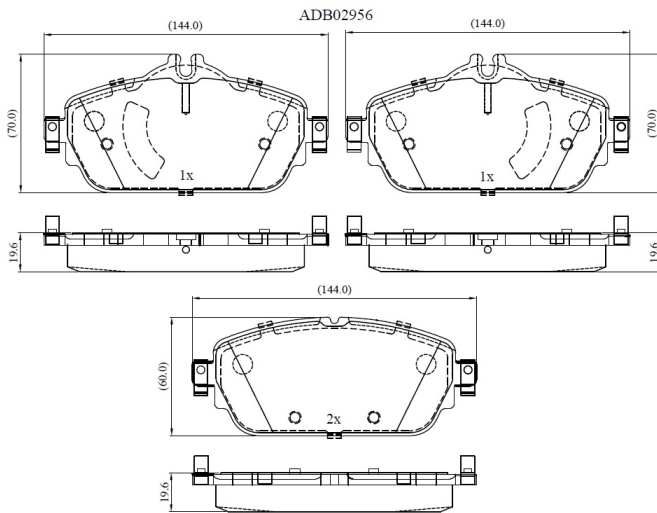

Make: MERCEDES-BENZ

Model: C-CLASS Coupe

Part Number: ADB02956

Vehicle Manufacturing/Engine:

Specifications

Fitting Position	:	Front
Model Date	:	2016-2018
Or. Caliper	:	

WVA	:	22031
FMSI	:	
Length	:	
Width	:	
Thickness	:	