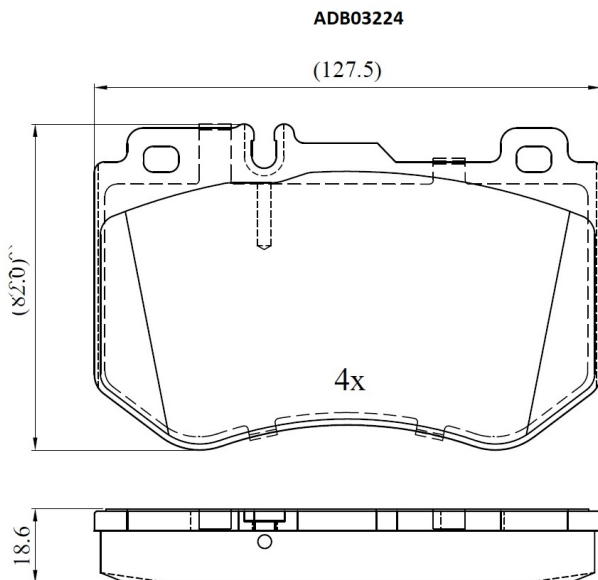

Make: MERCEDES-BENZ

Model: C-CLASS Coupe

Part Number: ADB03224

Vehicle Manufacturing/Engine:

Specifications

Fitting Position	:	Front
Model Date	:	2018-

Or. Caliper	:	
WVA	:	25997
FMSI	:	
Length	:	127.5
Width	:	82
Thickness	:	18.6