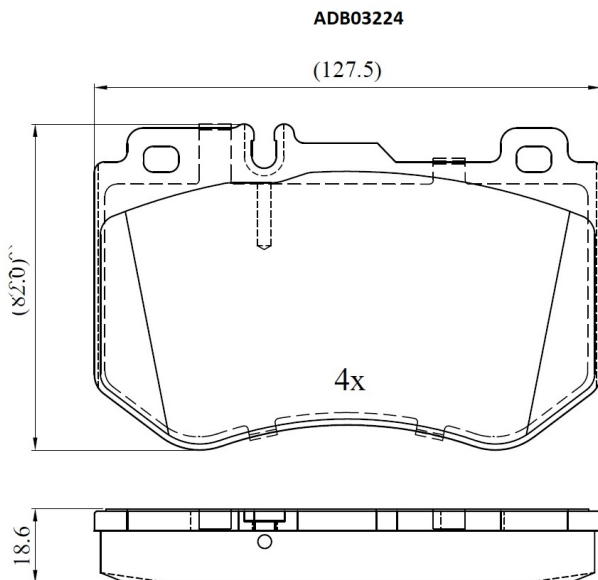

Make: MERCEDES-BENZ

Model: C-CLASS Coupe

Part Number: ADB03224

Vehicle Manufacturing/Engine:

Specifications

Fitting Position	:	Front
Model Date	:	2016-2018

Or. Caliper	:	
WVA	:	25997
FMSI	:	
Length	:	127.5
Width	:	82
Thickness	:	18.6