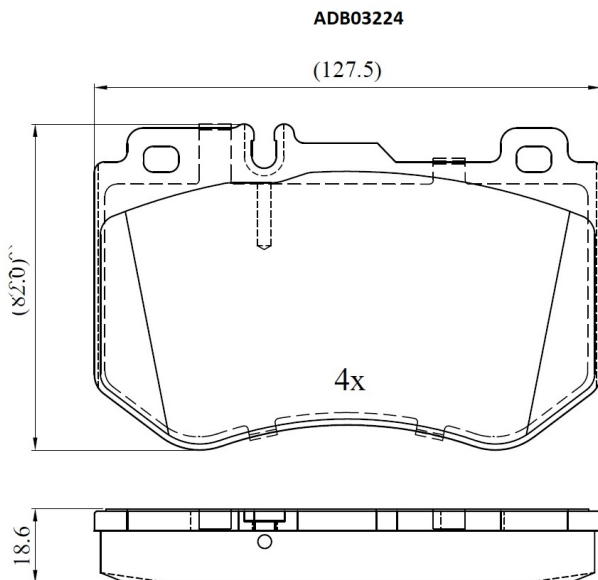

Make: MERCEDES-BENZ

Model: C-CLASS Coupe

Part Number: ADB03224

Vehicle Manufacturing/Engine:

Specifications

Fitting Position	:	Front
Model Date	:	2019-

Or. Caliper	:	
WVA	:	25997
FMSI	:	
Length	:	127.5
Width	:	82
Thickness	:	18.6