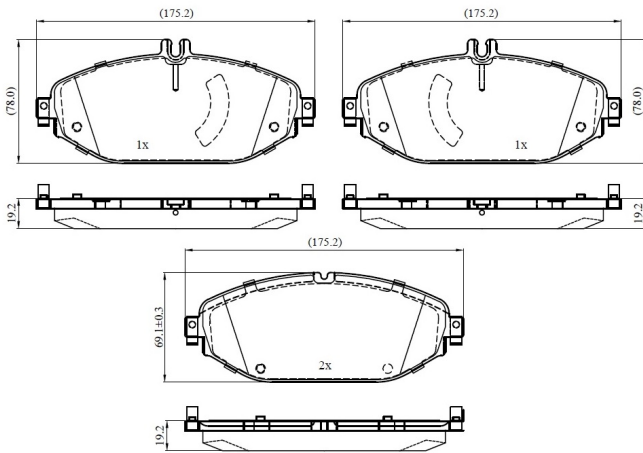

Make: MERCEDES-BENZ

Model: C-CLASS Coupe

Part Number: ADB03270

Vehicle Manufacturing/Engine:

ADB03270

Specifications

Fitting Position	:	Front
Model Date	:	2015-2018
Or. Caliper	:	

WVA	:	22076
FMSI	:	
Length	:	175.2
Width	:	78.0/69.1
Thickness	:	19.2