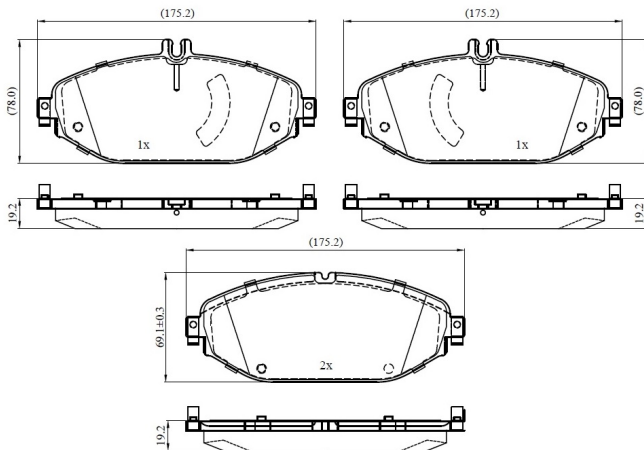

Make: MERCEDES-BENZ

Model: C-CLASS Coupe

Part Number: ADB03270

Vehicle Manufacturing/Engine:

ADB03270

Specifications

Fitting Position	:	Front
Model Date	:	2018-
Or. Caliper	:	

WVA	:	22076
FMSI	:	
Length	:	175.2
Width	:	78.0/69.1
Thickness	:	19.2