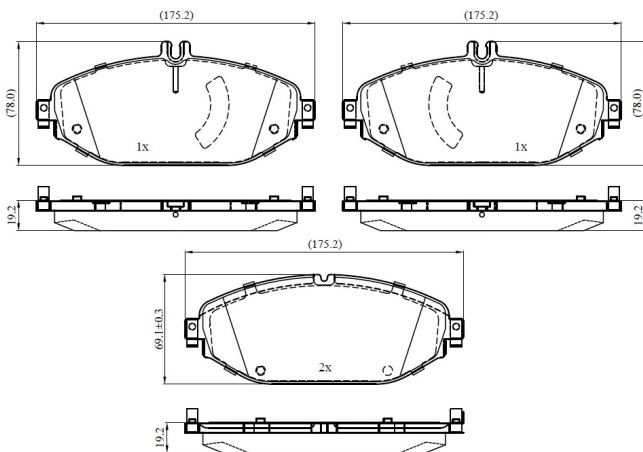

Make: MERCEDES-BENZ

Model: C-CLASS Coupe

Part Number: ADB03270

Vehicle Manufacturing/Engine:

ADB03270

Specifications

Fitting Position	:	Front
Model Date	:	2019-
Or. Caliper	:	

WVA	:	22076
FMSI	:	
Length	:	175.2
Width	:	78.0/69.1
Thickness	:	19.2