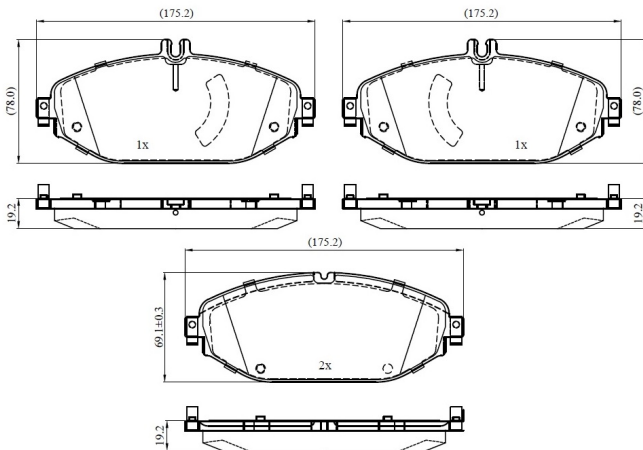

Make: MERCEDES-BENZ

Model: C-CLASS Coupe

Part Number: ADB03270

Vehicle Manufacturing/Engine:

ADB03270

Specifications

Fitting Position	:	Front
Model Date	:	2018-
Or. Caliper	:	

WVA	:	22076
FMSI	:	
Length	:	175.2
Width	:	78.0/69.1
Thickness	:	19.2