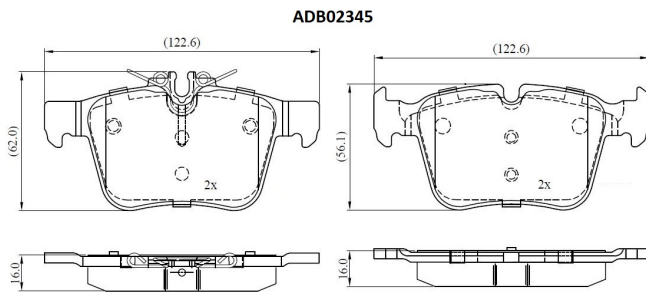

Make: MERCEDES-BENZ

Model: C-CLASS T-Model

Part Number: ADB02345

Vehicle Manufacturing/Engine:

Specifications

Fitting Position	:	Rear
Model Date	:	9/2014 >
Or. Caliper	:	
WVA	:	
FMSI	:	
Length	:	122.5

Width	:	62.00/56.20
Thickness	:	16