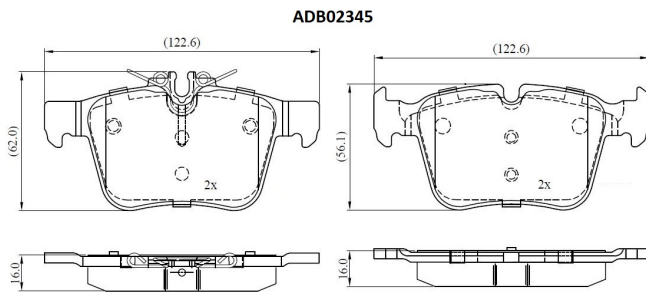

Make: MERCEDES-BENZ

Model: C-CLASS T-Model

Part Number: ADB02345

Vehicle Manufacturing/Engine:

Specifications

Fitting Position	:	Rear
Model Date	:	10/2014 >
Or. Caliper	:	
WVA	:	
FMSI	:	
Length	:	122.5

Width	:	62.00/56.20
Thickness	:	16