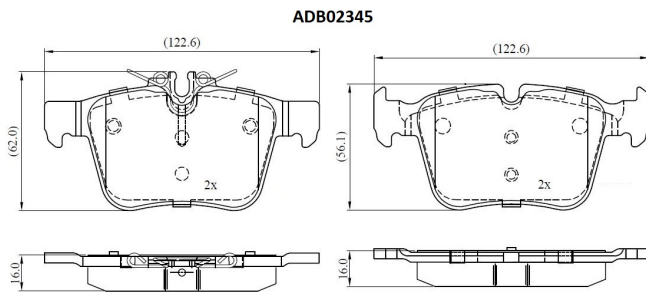

Make: MERCEDES-BENZ

Model: C-CLASS T-Model

Part Number: ADB02345

Vehicle Manufacturing/Engine:

Specifications

| | | |
|-------------------------|---|----------|
| Fitting Position | : | Rear |
| Model Date | : | 9/2014 > |
| Or. Caliper | : | |
| WVA | : | |
| FMSI | : | |
| Length | : | 122.5 |

| | | |
|------------------|---|-------------|
| Width | : | 62.00/56.20 |
| Thickness | : | 16 |