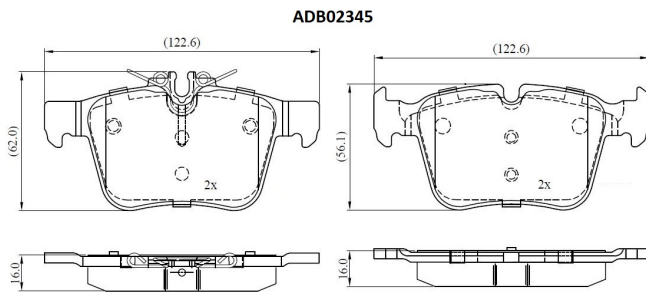

Make: MERCEDES-BENZ

Model: C-CLASS T-Model

Part Number: ADB02345

Vehicle Manufacturing/Engine:

Specifications

Fitting Position	:	Rear
Model Date	:	10/2015 >
Or. Caliper	:	
WVA	:	
FMSI	:	
Length	:	122.5

Width	:	62.00/56.20
Thickness	:	16