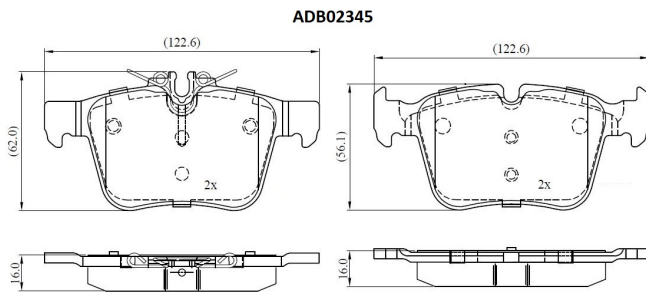

Make: MERCEDES-BENZ

Model: C-CLASS T-Model

Part Number: ADB02345

Vehicle Manufacturing/Engine:

Specifications

Fitting Position	:	Rear
Model Date	:	2/2015 >
Or. Caliper	:	
WVA	:	
FMSI	:	
Length	:	122.5

Width	:	62.00/56.20
Thickness	:	16