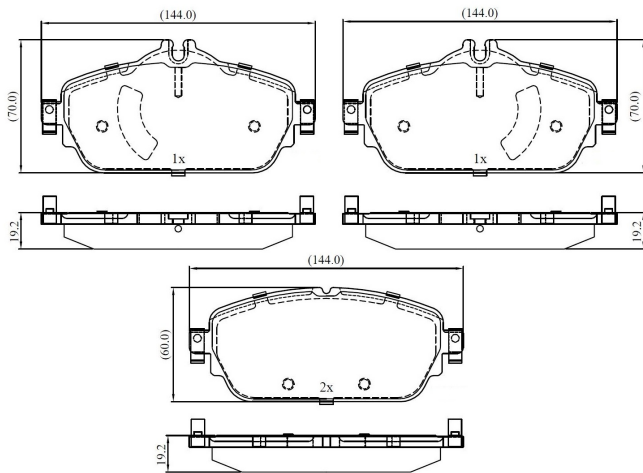

Make: MERCEDES-BENZ

Model: C-CLASS T-Model

Part Number: ADB02346

Vehicle Manufacturing/Engine:

ADB02346

Specifications

Fitting Position	:	Front
Model Date	:	9/2014 >
Or. Caliper	:	

WVA	:	
FMSI	:	
Length	:	144
Width	:	59.6
Thickness	:	19.2