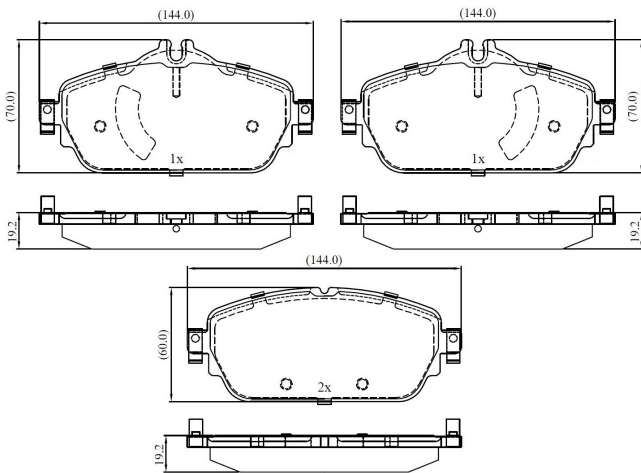

Make: MERCEDES-BENZ

Model: C-CLASS T-Model

Part Number: ADB02346

Vehicle Manufacturing/Engine:

ADB02346

Specifications

Fitting Position	:	Front
Model Date	:	4/2015 >
Or. Caliper	:	

WVA	:	
FMSI	:	
Length	:	144
Width	:	59.6
Thickness	:	19.2