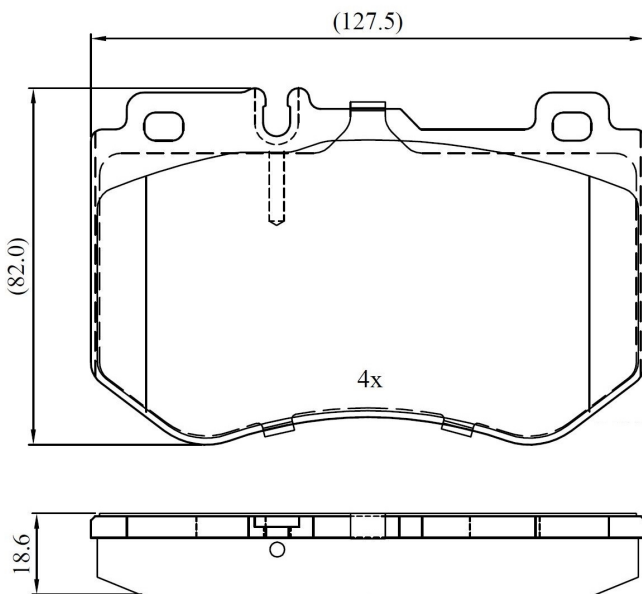

Make: MERCEDES-BENZ

Model: C-CLASS T-Model

Part Number: ADB02347

Vehicle Manufacturing/Engine:

ADB02347

Specifications

| | | |
|-------------------------|---|-----------|
| Fitting Position | : | Front |
| Model Date | : | 10/2014 > |
| Or. Caliper | : | |
| WVA | : | 25997 |
| FMSI | : | |
| Length | : | 127.5 |
| Width | : | 82.2 |
| Thickness | : | 18.6 |