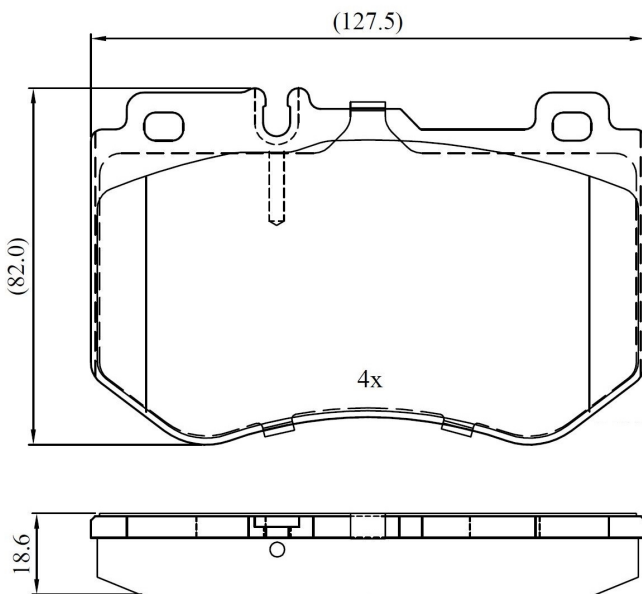

Make: MERCEDES-BENZ

Model: C-CLASS T-Model

Part Number: ADB02347

Vehicle Manufacturing/Engine:

ADB02347

Specifications

Fitting Position	:	Front
Model Date	:	4/2015 >
Or. Caliper	:	
WVA	:	25997
FMSI	:	
Length	:	127.5
Width	:	82.2
Thickness	:	18.6