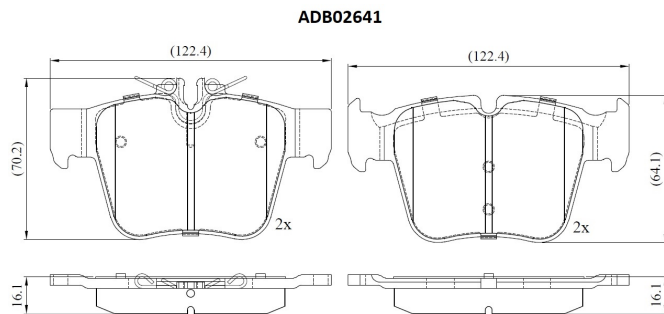

Make: MERCEDES-BENZ

Model: C-CLASS T-Model

Part Number: ADB02641

Vehicle Manufacturing/Engine:

Specifications

Fitting Position	:	Rear
Model Date	:	2015-2018
Or. Caliper	:	
WVA	:	2,24,23,22,424
FMSI	:	
Length	:	122.4

Width	:	63.8
Thickness	:	16