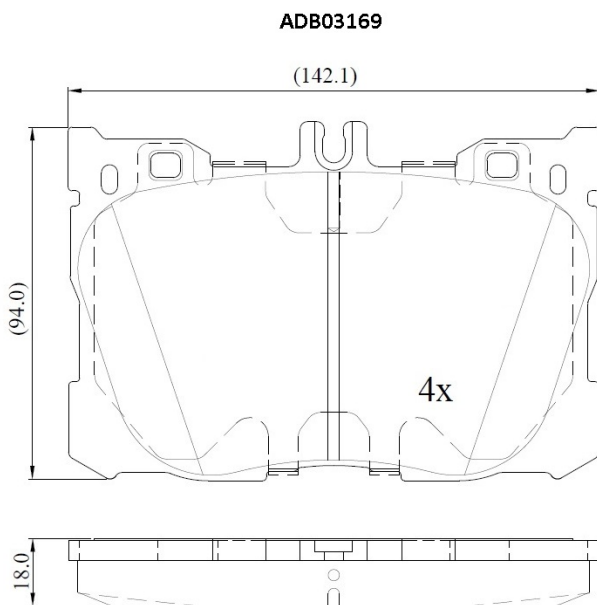

Make: MERCEDES-BENZ

Model: C-CLASS T-Model

Part Number: ADB03169

Vehicle Manufacturing/Engine:

Specifications

Fitting Position

:

Front

Model Date	:	2018-
Or. Caliper	:	
WVA	:	22586
FMSI	:	
Length	:	142
Width	:	96
Thickness	:	18.9