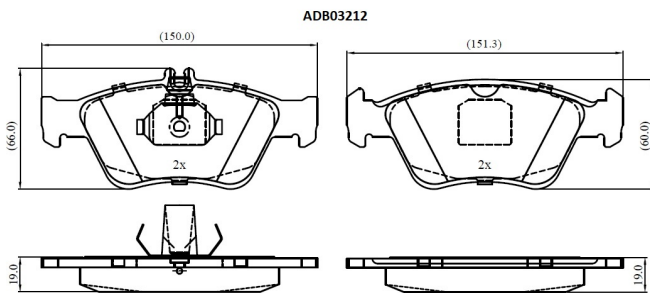

Make: MERCEDES-BENZ

Model: C-CLASS T-Model

Part Number: ADB03212

Vehicle Manufacturing/Engine:

Specifications

Fitting Position	:	Front
Model Date	:	1997-2001
Or. Caliper	:	
WVA	:	21664
FMSI	:	
Length	:	150.0/151.3

Width	:	66.0/60.0
Thickness	:	19