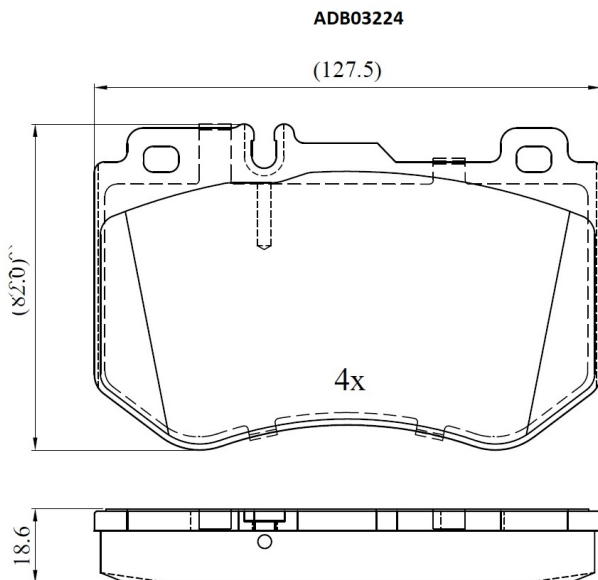

Make: MERCEDES-BENZ

Model: C-CLASS T-Model

Part Number: ADB03224

Vehicle Manufacturing/Engine:

Specifications

Fitting Position	:	Front
Model Date	:	2015-

Or. Caliper	:	
WVA	:	25997
FMSI	:	
Length	:	127.5
Width	:	82
Thickness	:	18.6