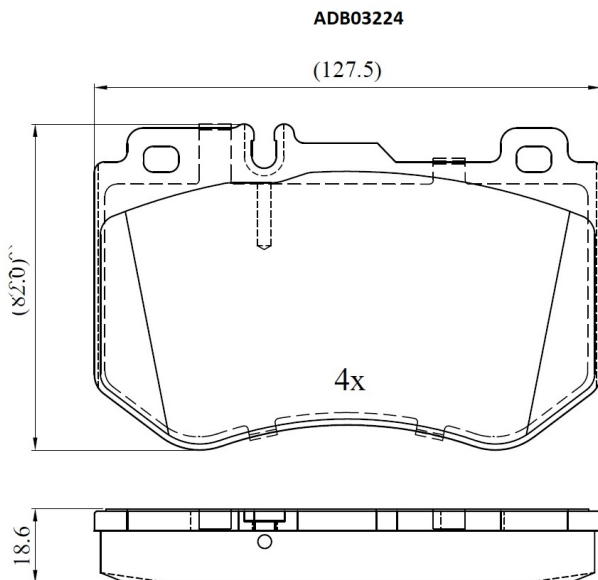

Make: MERCEDES-BENZ

Model: C-CLASS T-Model

Part Number: ADB03224

Vehicle Manufacturing/Engine:

Specifications

| | | |
|-------------------------|---|-----------|
| Fitting Position | : | Front |
| Model Date | : | 2014-2018 |

| | | |
|--------------------|---|-------|
| Or. Caliper | : | |
| WVA | : | 25997 |
| FMSI | : | |
| Length | : | 127.5 |
| Width | : | 82 |
| Thickness | : | 18.6 |