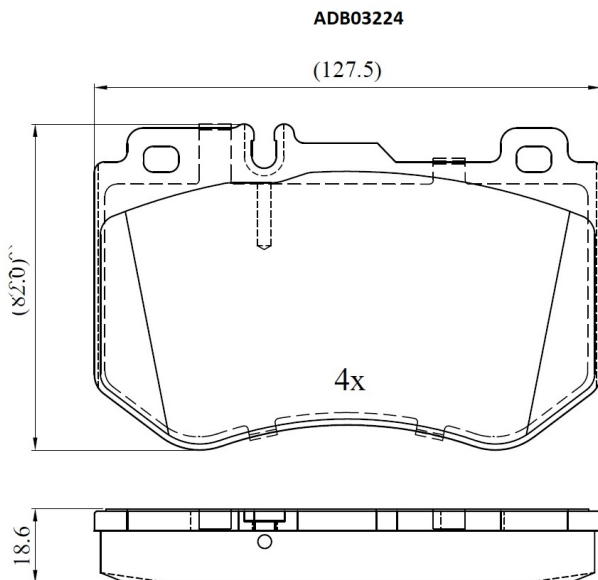

Make: MERCEDES-BENZ

Model: C-CLASS T-Model

Part Number: ADB03224

Vehicle Manufacturing/Engine:

Specifications

Fitting Position	:	Front
Model Date	:	2019-

Or. Caliper	:	
WVA	:	25997
FMSI	:	
Length	:	127.5
Width	:	82
Thickness	:	18.6