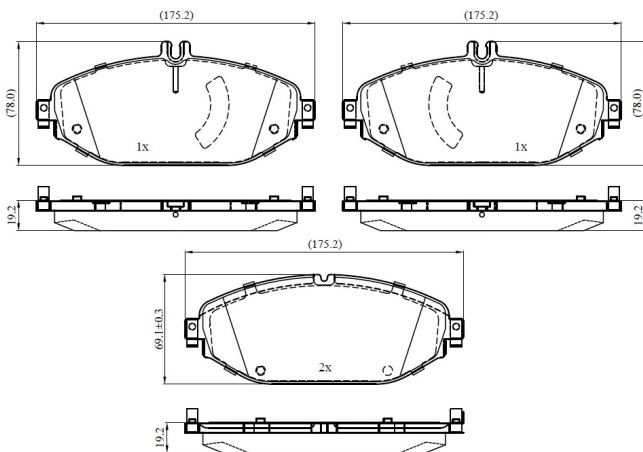

Make: MERCEDES-BENZ

Model: C-CLASS T-Model

Part Number: ADB03270

Vehicle Manufacturing/Engine:

ADB03270

Specifications

Fitting Position	:	Front
Model Date	:	2015-2018
Or. Caliper	:	

WVA	:	22076
FMSI	:	
Length	:	175.2
Width	:	78.0/69.1
Thickness	:	19.2