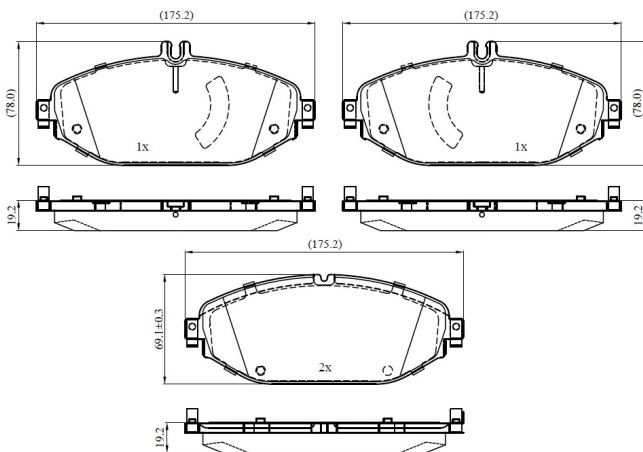

Make: MERCEDES-BENZ

Model: C-CLASS T-Model

Part Number: ADB03270

Vehicle Manufacturing/Engine:

ADB03270

Specifications

Fitting Position	:	Front
Model Date	:	2014-2018
Or. Caliper	:	

WVA	:	22076
FMSI	:	
Length	:	175.2
Width	:	78.0/69.1
Thickness	:	19.2