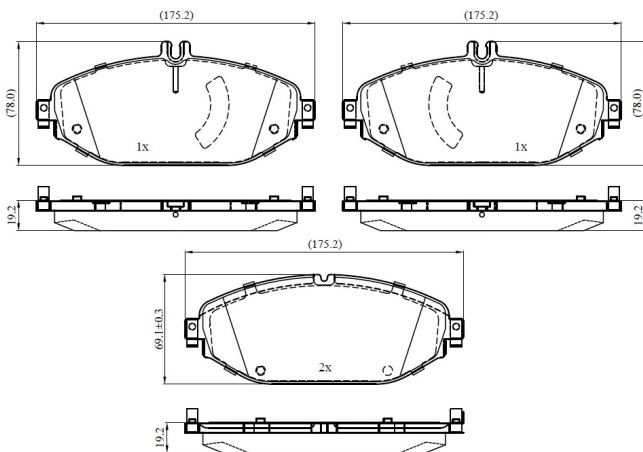

Make: MERCEDES-BENZ

Model: C-CLASS T-Model

Part Number: ADB03270

Vehicle Manufacturing/Engine:

ADB03270

Specifications

Fitting Position	:	Front
Model Date	:	2018-
Or. Caliper	:	

WVA	:	22076
FMSI	:	
Length	:	175.2
Width	:	78.0/69.1
Thickness	:	19.2