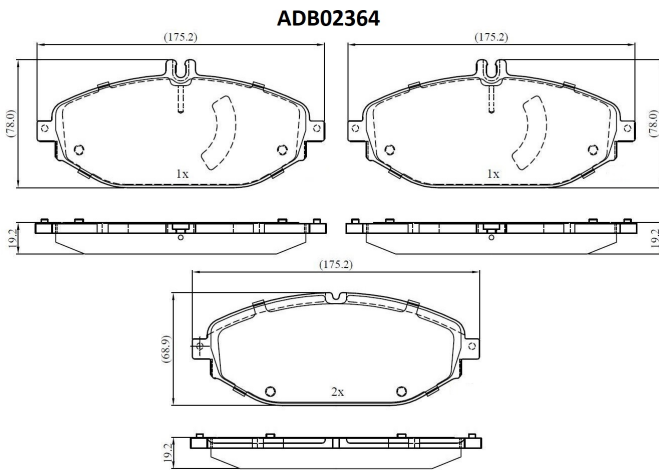

Make: MERCEDES-BENZ

Model: C-CLASS (W205)

Part Number: ADB02364

Vehicle Manufacturing/Engine:

Specifications

Fitting Position	:	Front
Model Date	:	5/2014 >
Or. Caliper	:	
WVA	:	22076, 22077

FMSI	:	
Length	:	175.2
Width	:	68.9
Thickness	:	19.2