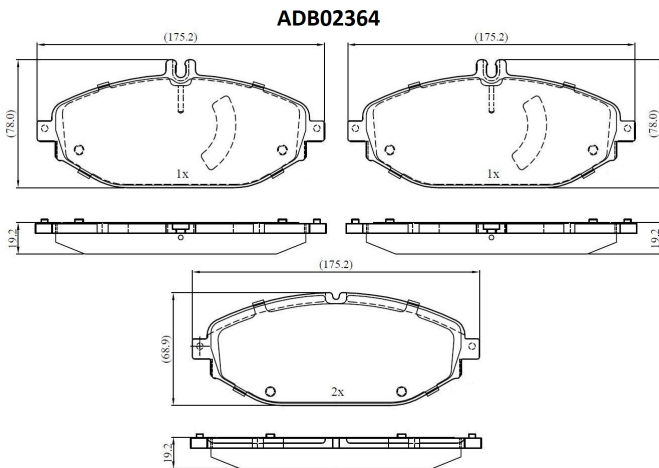

Make: MERCEDES-BENZ

Model: C-CLASS (W205)

Part Number: ADB02364

Vehicle Manufacturing/Engine:

Specifications

Fitting Position	:	Front
Model Date	:	9/2015 >
Or. Caliper	:	
WVA	:	22076, 22077

FMSI	:	
Length	:	175.2
Width	:	68.9
Thickness	:	19.2