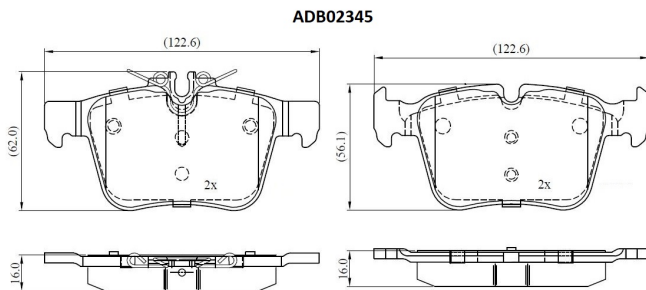

Make: MERCEDES-BENZ

Model: C-CLASS

Part Number: ADB02345

Vehicle Manufacturing/Engine:

Specifications

Fitting Position	:	Rear
Model Date	:	4/2015 >
Or. Caliper	:	
WVA	:	
FMSI	:	
Length	:	122.5

Width	:	62.00/56.20
Thickness	:	16