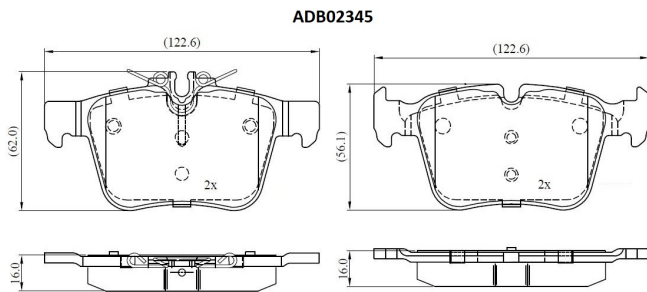

Make: MERCEDES-BENZ

Model: C-CLASS

Part Number: ADB02345

Vehicle Manufacturing/Engine:

Specifications

Fitting Position	:	Rear
Model Date	:	4/2015 - 4/2016
Or. Caliper	:	
WVA	:	
FMSI	:	
Length	:	122.5

Width	:	62.00/56.20
Thickness	:	16