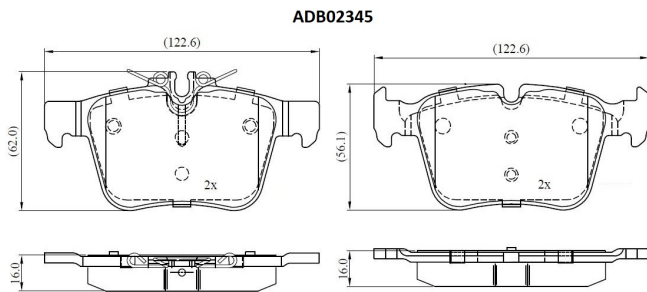

Make: MERCEDES-BENZ

Model: C-CLASS

Part Number: ADB02345

Vehicle Manufacturing/Engine:

Specifications

Fitting Position	:	Rear
Model Date	:	2/2015 >
Or. Caliper	:	
WVA	:	
FMSI	:	
Length	:	122.5

Width	:	62.00/56.20
Thickness	:	16