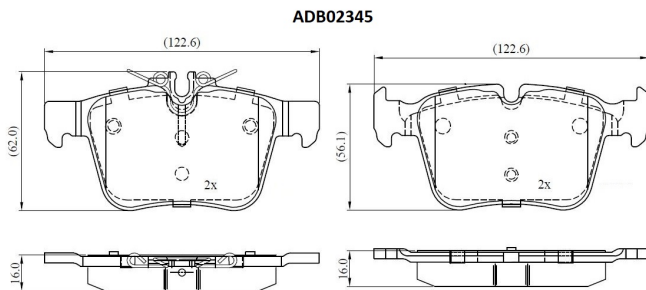

Make: MERCEDES-BENZ

Model: C-CLASS

Part Number: ADB02345

Vehicle Manufacturing/Engine:

Specifications

Fitting Position	:	Rear
Model Date	:	9/2015 >
Or. Caliper	:	
WVA	:	
FMSI	:	
Length	:	122.5

Width	:	62.00/56.20
Thickness	:	16