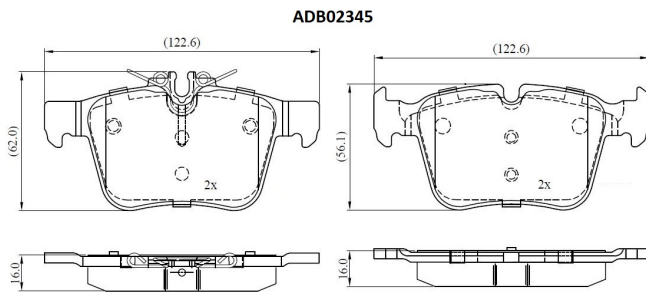

Make: MERCEDES-BENZ

Model: C-CLASS

Part Number: ADB02345

Vehicle Manufacturing/Engine:

Specifications

Fitting Position	:	Rear
Model Date	:	10/2014 >
Or. Caliper	:	
WVA	:	
FMSI	:	
Length	:	122.5

Width	:	62.00/56.20
Thickness	:	16