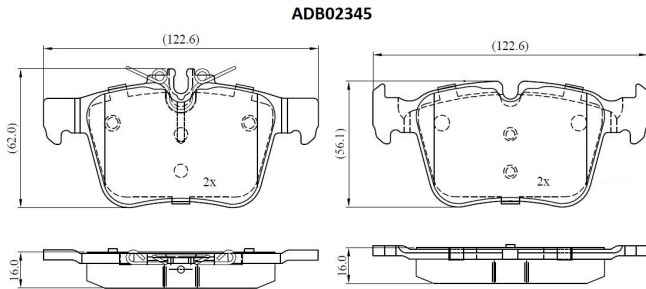

Make: MERCEDES-BENZ

Model: C-CLASS

Part Number: ADB02345

Vehicle Manufacturing/Engine:

Specifications

Fitting Position	:	Rear
Model Date	:	5/2014 >
Or. Caliper	:	
WVA	:	
FMSI	:	
Length	:	122.5

Width	:	62.00/56.20
Thickness	:	16