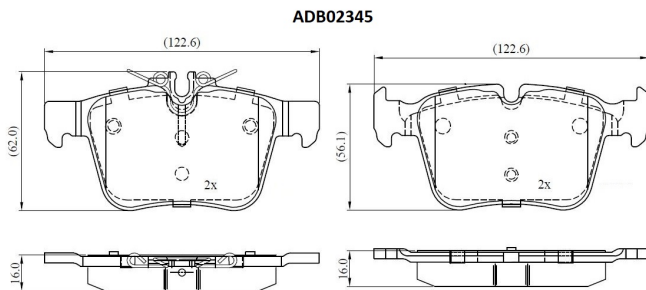

Make: MERCEDES-BENZ

Model: C-CLASS

Part Number: ADB02345

Vehicle Manufacturing/Engine:

Specifications

Fitting Position	:	Rear
Model Date	:	12/2013 >
Or. Caliper	:	
WVA	:	
FMSI	:	
Length	:	122.5

Width	:	62.00/56.20
Thickness	:	16