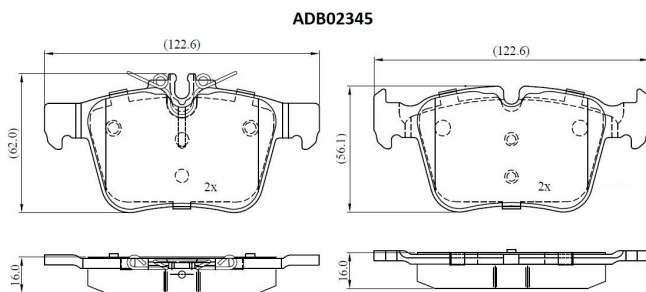

Make: MERCEDES-BENZ

Model: C-CLASS

Part Number: ADB02345

Vehicle Manufacturing/Engine:

Specifications

| | | |
|-------------------------|---|----------|
| Fitting Position | : | Rear |
| Model Date | : | 2/2014 > |
| Or. Caliper | : | |
| WVA | : | |
| FMSI | : | |
| Length | : | 122.5 |

| | | |
|------------------|---|-------------|
| Width | : | 62.00/56.20 |
| Thickness | : | 16 |