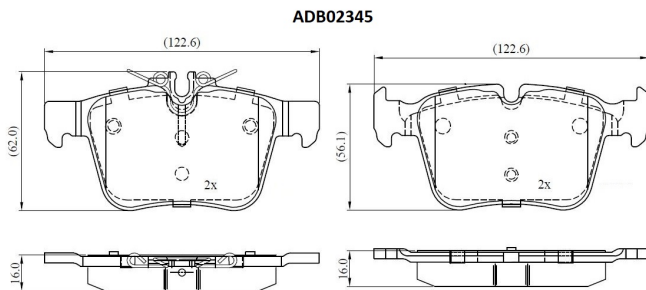

Make: MERCEDES-BENZ

Model: C-CLASS

Part Number: ADB02345

Vehicle Manufacturing/Engine:

Specifications

Fitting Position	:	Rear
Model Date	:	3/2014 >
Or. Caliper	:	
WVA	:	
FMSI	:	
Length	:	122.5

Width	:	62.00/56.20
Thickness	:	16