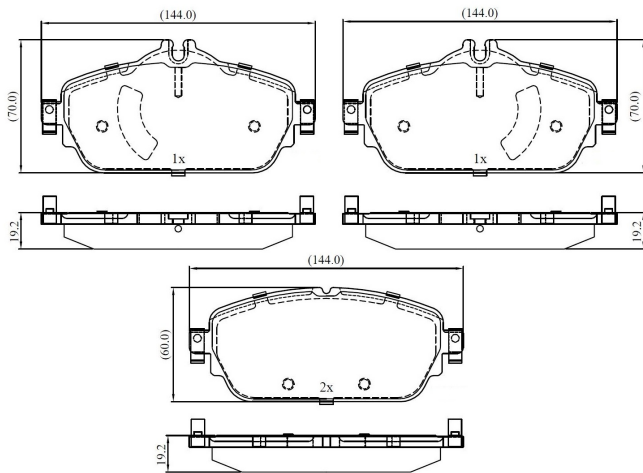

Make: MERCEDES-BENZ

Model: C-CLASS

Part Number: ADB02346

Vehicle Manufacturing/Engine:

ADB02346

Specifications

Fitting Position	:	Front
Model Date	:	5/2014 >
Or. Caliper	:	

WVA	:	
FMSI	:	
Length	:	144
Width	:	59.6
Thickness	:	19.2