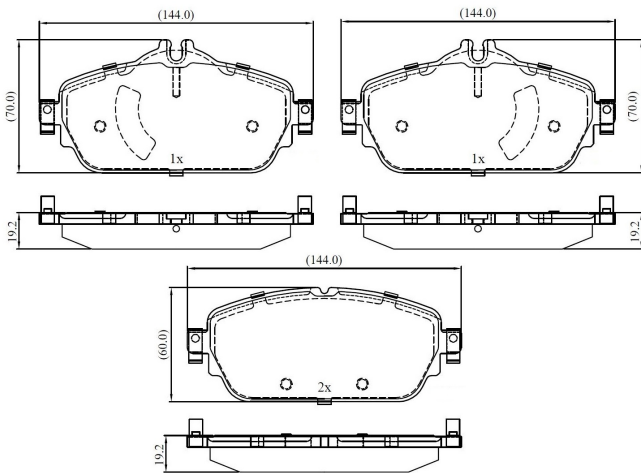

Make: MERCEDES-BENZ

Model: C-CLASS

Part Number: ADB02346

Vehicle Manufacturing/Engine:

ADB02346

Specifications

Fitting Position	:	Front
Model Date	:	4/2015 >
Or. Caliper	:	

WVA	:	
FMSI	:	
Length	:	144
Width	:	59.6
Thickness	:	19.2