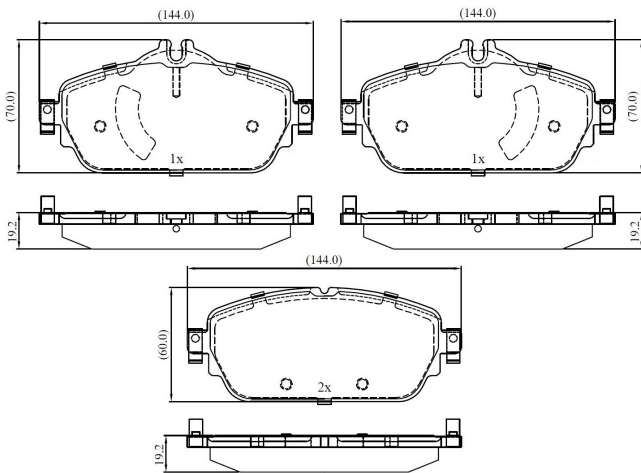

Make: MERCEDES-BENZ

Model: C-CLASS

Part Number: ADB02346

Vehicle Manufacturing/Engine:

ADB02346

Specifications

Fitting Position	:	Front
Model Date	:	12/2013 >
Or. Caliper	:	

WVA	:	
FMSI	:	
Length	:	144
Width	:	59.6
Thickness	:	19.2