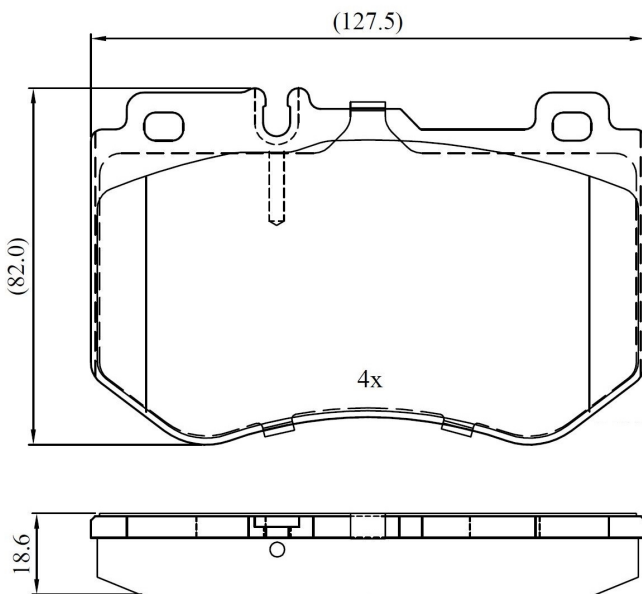

Make: MERCEDES-BENZ

Model: C-CLASS

Part Number: ADB02347

Vehicle Manufacturing/Engine:

ADB02347

Specifications

Fitting Position	:	Front
Model Date	:	4/2015 >
Or. Caliper	:	
WVA	:	25997
FMSI	:	
Length	:	127.5
Width	:	82.2
Thickness	:	18.6